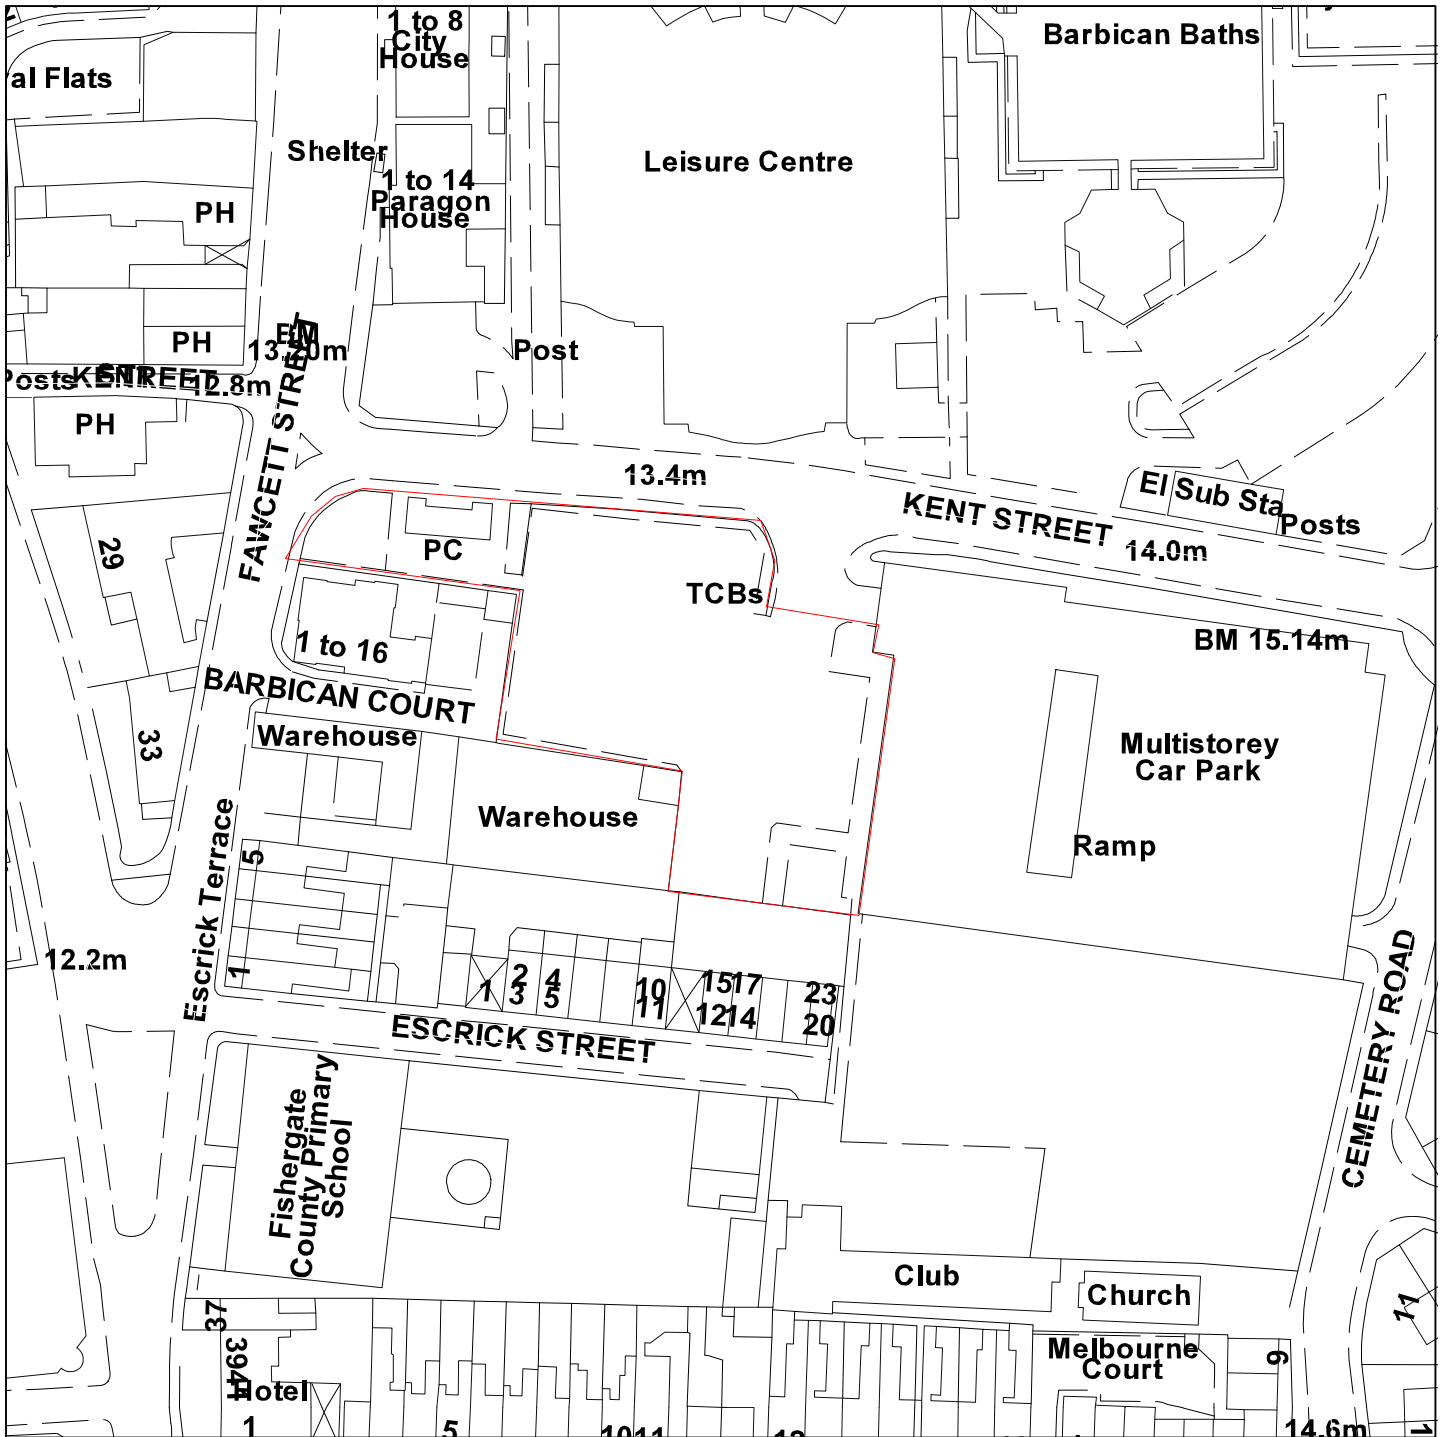

Proposed Hotel Kent Street

08/00871/FULM

GIS by ESRI (UK)

Scale : 1:1250

Reproduced from the Ordnance Survey map with the permission of the Controller of Her Majesty's Stationery Office © Crown Copyright 2000.

Unauthorised reproduction infringes Crown Copyright and may lead to prosecution or civil proceedings.

Organisation	City of York Council
Department	Development Control
Comments	Full Application
Date	16 June 2008
SLA Number	